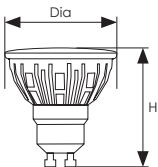

5W LED GU10 COB

LED retrofit lamp shaped and sized similar to a GU10 halogen lamp featuring the latest LED COB technology. Extremely low power consumption at 90lm/W.

- 30,000 hour life
- 15,000 switching cycles
- 3000K warm white, 4000K cool white or 6000K daylight colour options
- Colour rendering index Ra≥80
- GU10 cap
- Suitable for fire rated downlights
- Not suitable for dimming

Product Code	Watts (W)	Volts (V)	Cap	Colour Appearance	Colour Temp (K)	Useful Lumens (lm)	Total Lumens (lm)	Halogen Equiv. (W)	Beam Angle	Dimensions (mm)		Energy Rating	Order Qty
										Dia	H		
Single Carton													
LGU105WWCOB	5	240	GU10	Warm White	3000	450	520	50+	45°	50	55.5	A++	1
LGU105CWCOB	5	240	GU10	Cool White	4000	450	520	50+	45°	50	55.5	A++	1
LGU105DLCOB	5	240	GU10	Daylight	6000	450	520	50+	45°	50	55.5	A++	1